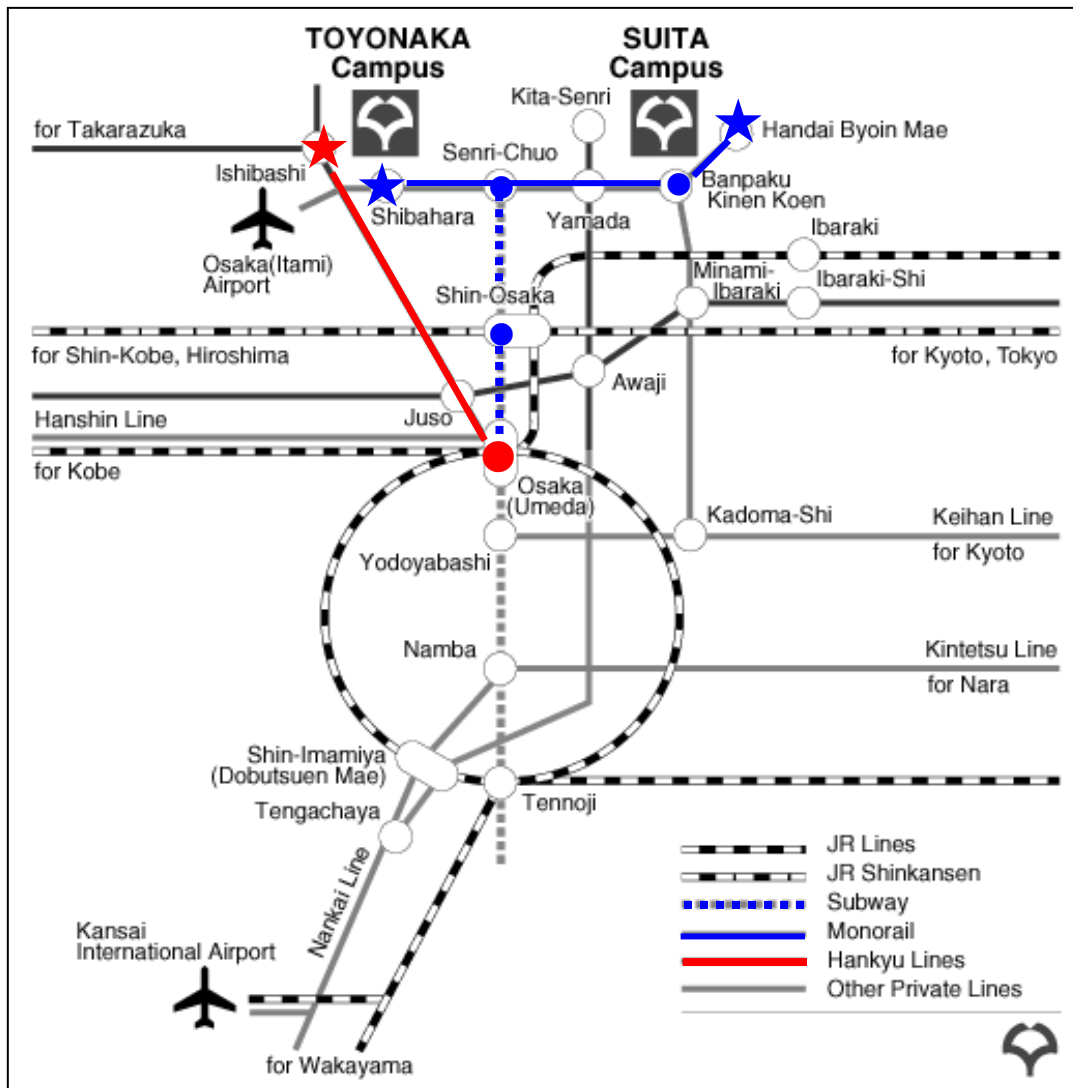

Access to Osaka University

TOYONAKA Campus, Graduate School of Economics

◆By Hankyu Line (220 yen, 20 min.)

-Walk about 5 min. to Hankyu Line, Umeda Station from the hotel.

-From Umeda station, take the train bound for Takarazuka, (platform number 4,5,6, rapid train) to Ishibashi station.

-At Ishibashi station, go out from the west gate and walk south (left) to the end of a shopping street.

-Walk east (left) across the railroad track.

-It is 10-15 min. walk east (straight) to the campus.

Detailed map
 (Each number corresponds to the number in Toyonaka campus Map)